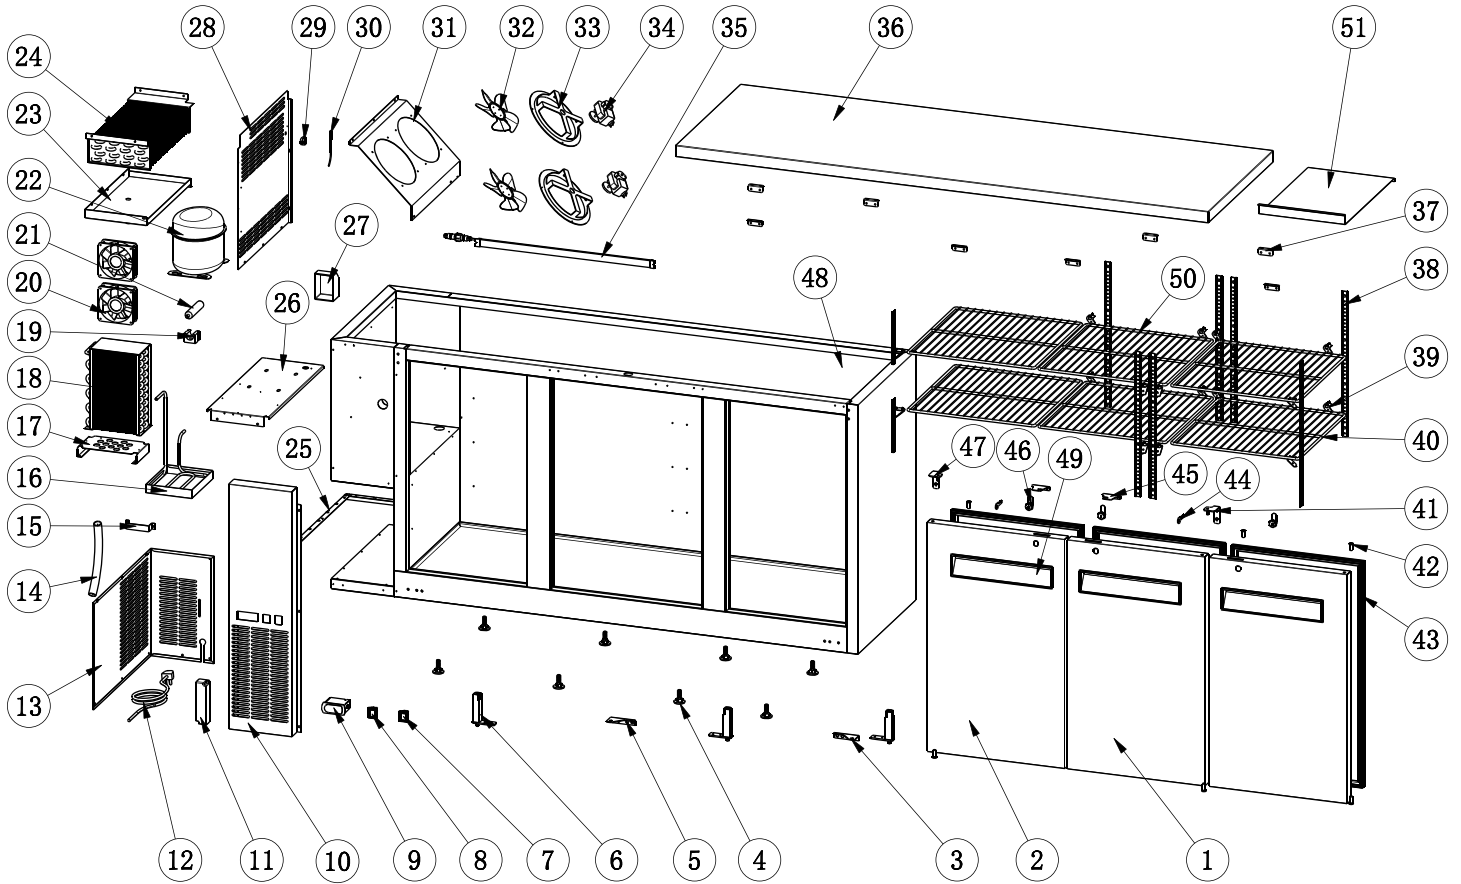

Parts Breakdown

Model **BB-CN-0020E-SH** 59061

Parts Breakdown

Model BB-CN-0020E-SH 59061

Item No.	Description	Position	Item No.	Description	Position	Item No.	Description	Position
AF800	Right Door for 59061	1	AA155	Condenser for 59061	18	AF824	Top Board for 59061	36
AF801	Left Door for 59061	2	AB595	Filter Fixer for 59061	19	AF764	Top Board Fixer for 59061	37
61468	Left Bottom Hinge for 59061	3	AA128	Condenser Fan Motor for 59061	20	AF176	K Strip-4 Holes for 59061	38
AA185	Leveling Feet for 59061	4	AA371	Filter for 59061	21	26884	K Clip for 59061	39
AA360	Bottom Left Hinge for 59061	5	AF088	Compressor for 59061	22	AF804	Shelf/Left and Right for 59061	40
AA398	Bottom Hinge Axis for 59061	6	AI396	Inner Drain Pan for 59061	23	AA436	Upper Right Hinge for 59061	41
AA124	Power Switch for 59061	7	AI397	Evaporator for 59061	24	AA388	Axis Cover for 59061	42
AA362	LED Light Switch for 59061	8	AF780	Fixed Mounts for Back Grill for 59061	25	37720	Solid Door Gasket for 59061	43
27185	Carel Controller PJEZ for 59061	9	AF781	Compressor Installation Board for 59061	26	AA196	Key for 59061	44
AF776	Control Panel for 59061	10	AF823	Evaporator Cover for 59061	28	AF761	Lock Plate for 59061	45
AM179	LED Power Supply for 59061	11	AA378	Temperature Probe Fixer for 59061	29	AA197	Lock for 59061	46
AA365	Power Cord for 59061	12	AA121	Temperature Sensor of Cabinet Inside for 59061	30	AF786	Upper Light Hinge for 59061	47
AF777	Back Grill for 59061	13	AF783	Evaporator Fan Installation Board for 59061	31	AA418	Door Handle for 59061	49
AA216	Drain Tube for 59061	14	AA962	Blade of Evaporator Fan Motor for 59061	32	AA484	Middle Shelf for 59061	50
AB974	Handle for Installation Board for 59061	15	AL936	Evaporator Fan Cover for 59061	33	AF805	Air Deflector for 59061	51
AF087	Outer Drain Pan for 59061	16	AM180	Evaporator Fan Motor for 59061	34			
AF778	Condenser Installation Board for 59061	17	AM181	LED Light for 59061	35			